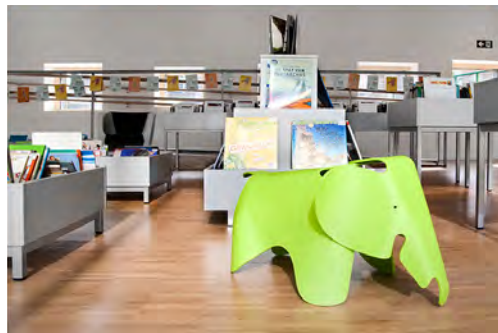

WOW PRESENTATION PYRAMID

WWW.BCILIBRARIES.COM

www.bcilibraries.com
877 224 7026