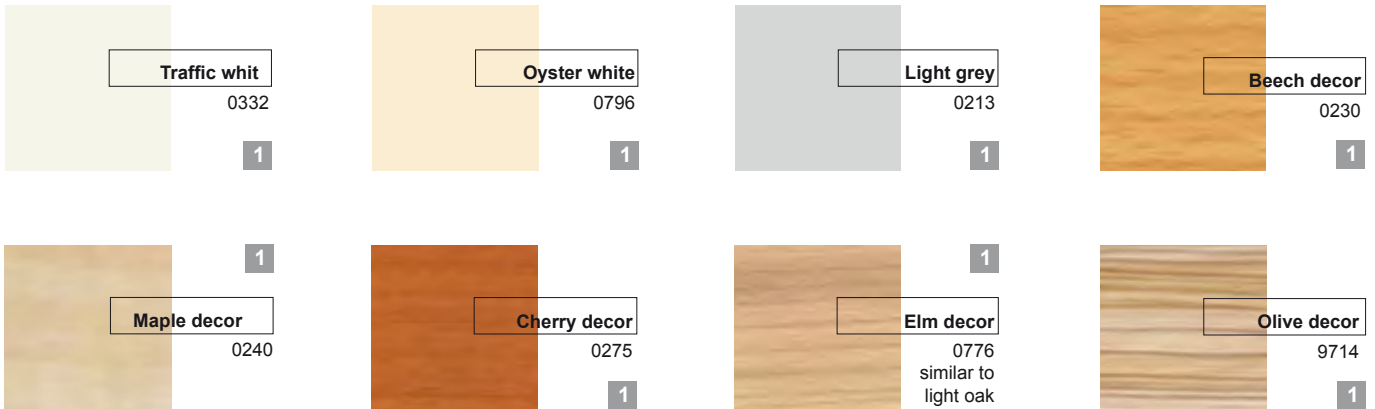

Order No. B 7476 001 XX with base, stainless steel decor 00

WOW! Presentation Pyramid, rectangular, W 1600 mm (63 in), D 800 mm (31.5 in)

Order No. B 7475 002 XX on four wheels, two with stops, Ø 75 mm 002

Order No. B 7476 002 XX with base, stainless steel decor (see picture)

Labeling Service upon request

Surfaces

from solid wood veneer and plastic

Wooden surfaces are either directly plastic-coated or covered with an HPL laminated plastic, depending on their application. Differences in colour underline the characteristics of solid wood surfaces and cannot be avoided. Solid wood changes its colours under the influence of light. Table and work surfaces with solid wood veneer have only limited abrasion resistance. We recommend our highly resistant plastic decors for these types of surfaces. We use environmental-friendly lacquers for our solid wood surfaces.