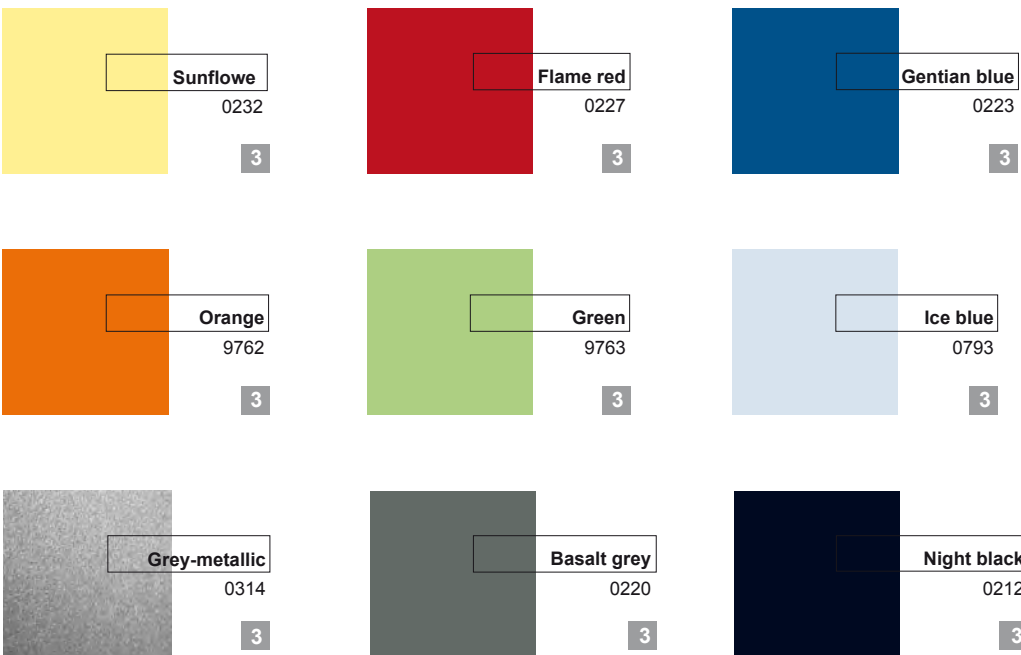

WOW! Presentation Pyramid

Veneered wood/plastic coated, H 300/600/900 mm

WOW! Presentation Pyramid, square, W 800 mm (31.5 in), D 800 mm (31.5 in)

Order No. B 7475 001 XX on four wheels, two with stops, Ø 75 mm 001

Order No. B 7476 001 XX with base, stainless steel decor 00

WOW! Presentation Pyramid, rectangular, W 1600 mm (63 in), D 800 mm (31.5 in)

Order No. B 7475 002 XX on four wheels, two with stops, Ø 75 mm 002

Order No. B 7476 002 XX with base, stainless steel decor (see picture)

Labeling Service upon request

Surfaces

from solid wood veneer and plastic

Wooden surfaces are either directly plastic-coated or covered with an HPL laminated plastic, depending on their application. Differences in colour underline the characteristics of solid wood surfaces and cannot be avoided. Solid wood changes its colours under the influence of light. Table and work surfaces with solid wood veneer have only limited abrasion resistance. We recommend our highly resistant plastic decors for these types of surfaces. We use environmental-friendly lacquers for our solid wood surfaces.