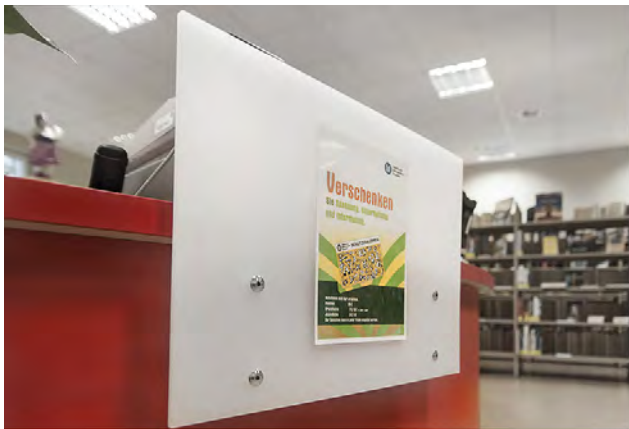

WOW PRESENTATION PYRAMID

WWW.BCILIBRARIES.COM

INSTALLATIONS